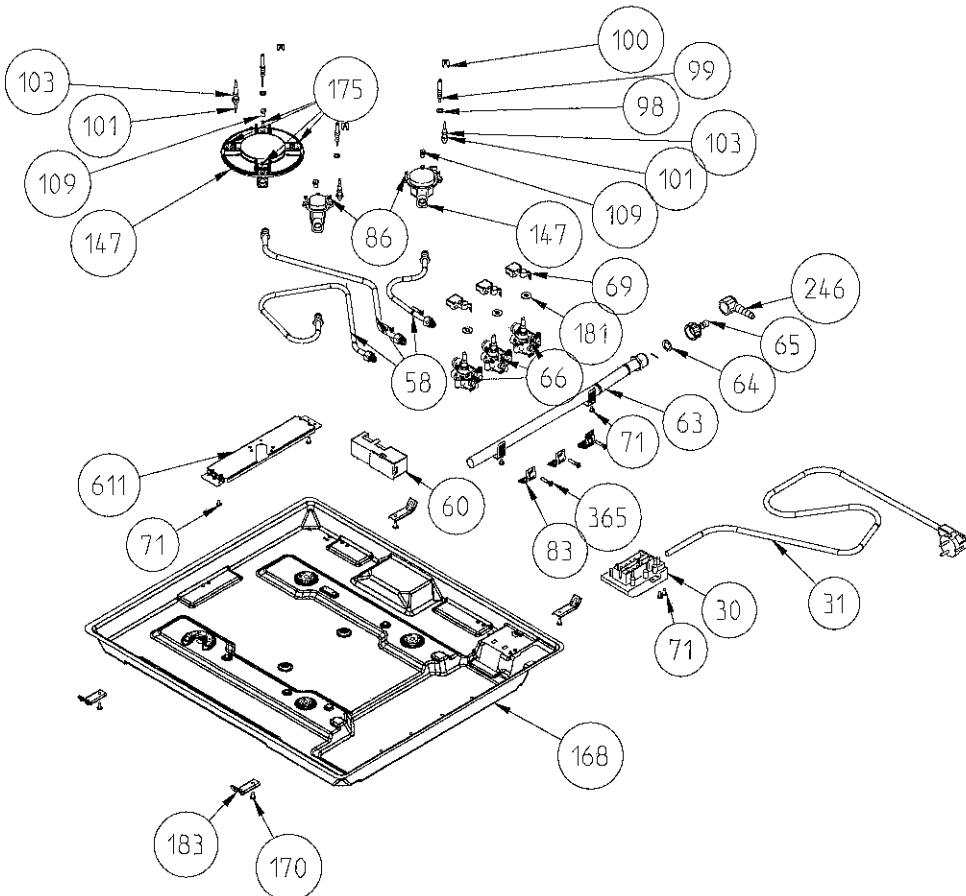

SECURIT II TRIO (2 GAS+1WOK) HOB EXPLODED VIEW

The exploded views given in this document are generic. They include all possible versions of the product. For specific part codes, please refer to the bom list of regarding model.