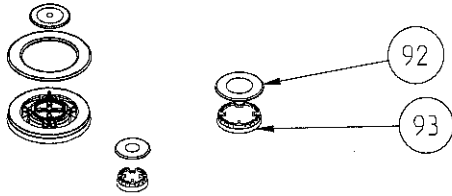

SECURIT II TRIO (2 GAS+1WOK) HOB EXPLODED VIEW

The exploded views given in this document are generic. They include all possible versions of the product. For specific part codes, please refer to the bom list of regarding model.