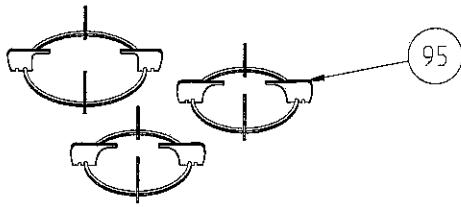

SECURIT II TRIO (2 GAS+1WOK) HOB EXPLODED VIEW

The exploded views given in this document are generic. They include all possible versions of the product. For specific part codes, please refer to the bom list of regarding model.